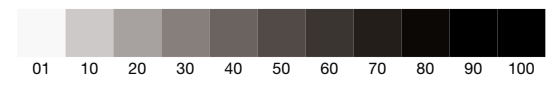

DOUMAK
16 OZ. MARSHMALLOWS/
400g MARSHMALLOWS